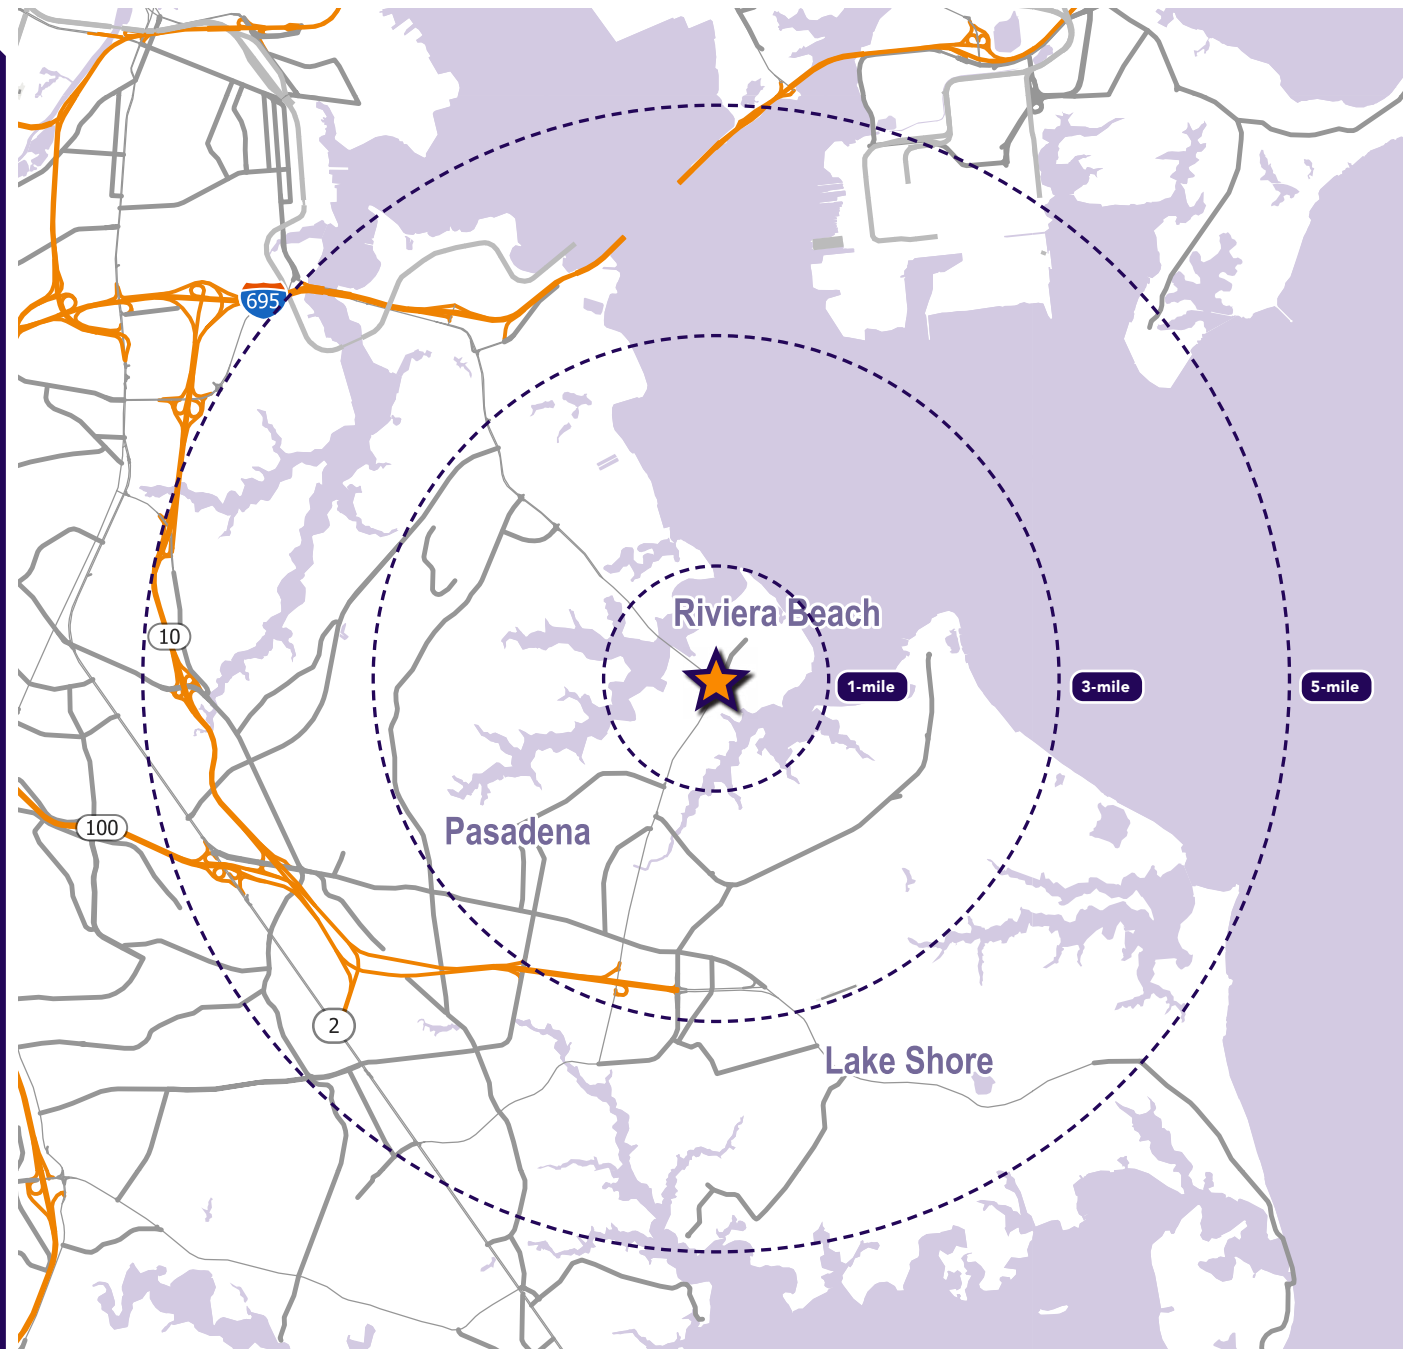

Interested? Contact:

Andrew Segall

✉ asegall@segallgroup.com

☎ 410.753.3947

📱 443.960.0361

Jonathan Garritt

✉ jgarritt@segallgroup.com

☎ 410.753.3942

📱 443.223.0662

Marcelo Grosberg

✉ mgrosberg@segallgroup.com

☎ 410.753.3948

📱 443.927.6100

Bryce Behe

✉ bbehe@segallgroup.com

☎ 410.431.2003

📱 443.404.6429

Maryland

605 South Eden Street
Suite 200
Baltimore, MD 21231
410.753.3000

DC • Northern VA

8245 Boone Boulevard
Suite 200
Tysons, VA 22182
202.833.3830

Richmond

4701 Cox Road
Suite 100
Glen Allen, VA 23060
804.207.4040

Online

www.segallgroup.com

Member of
REALTY
RESOURCES

RETAIL
READY.

segall
GROUP