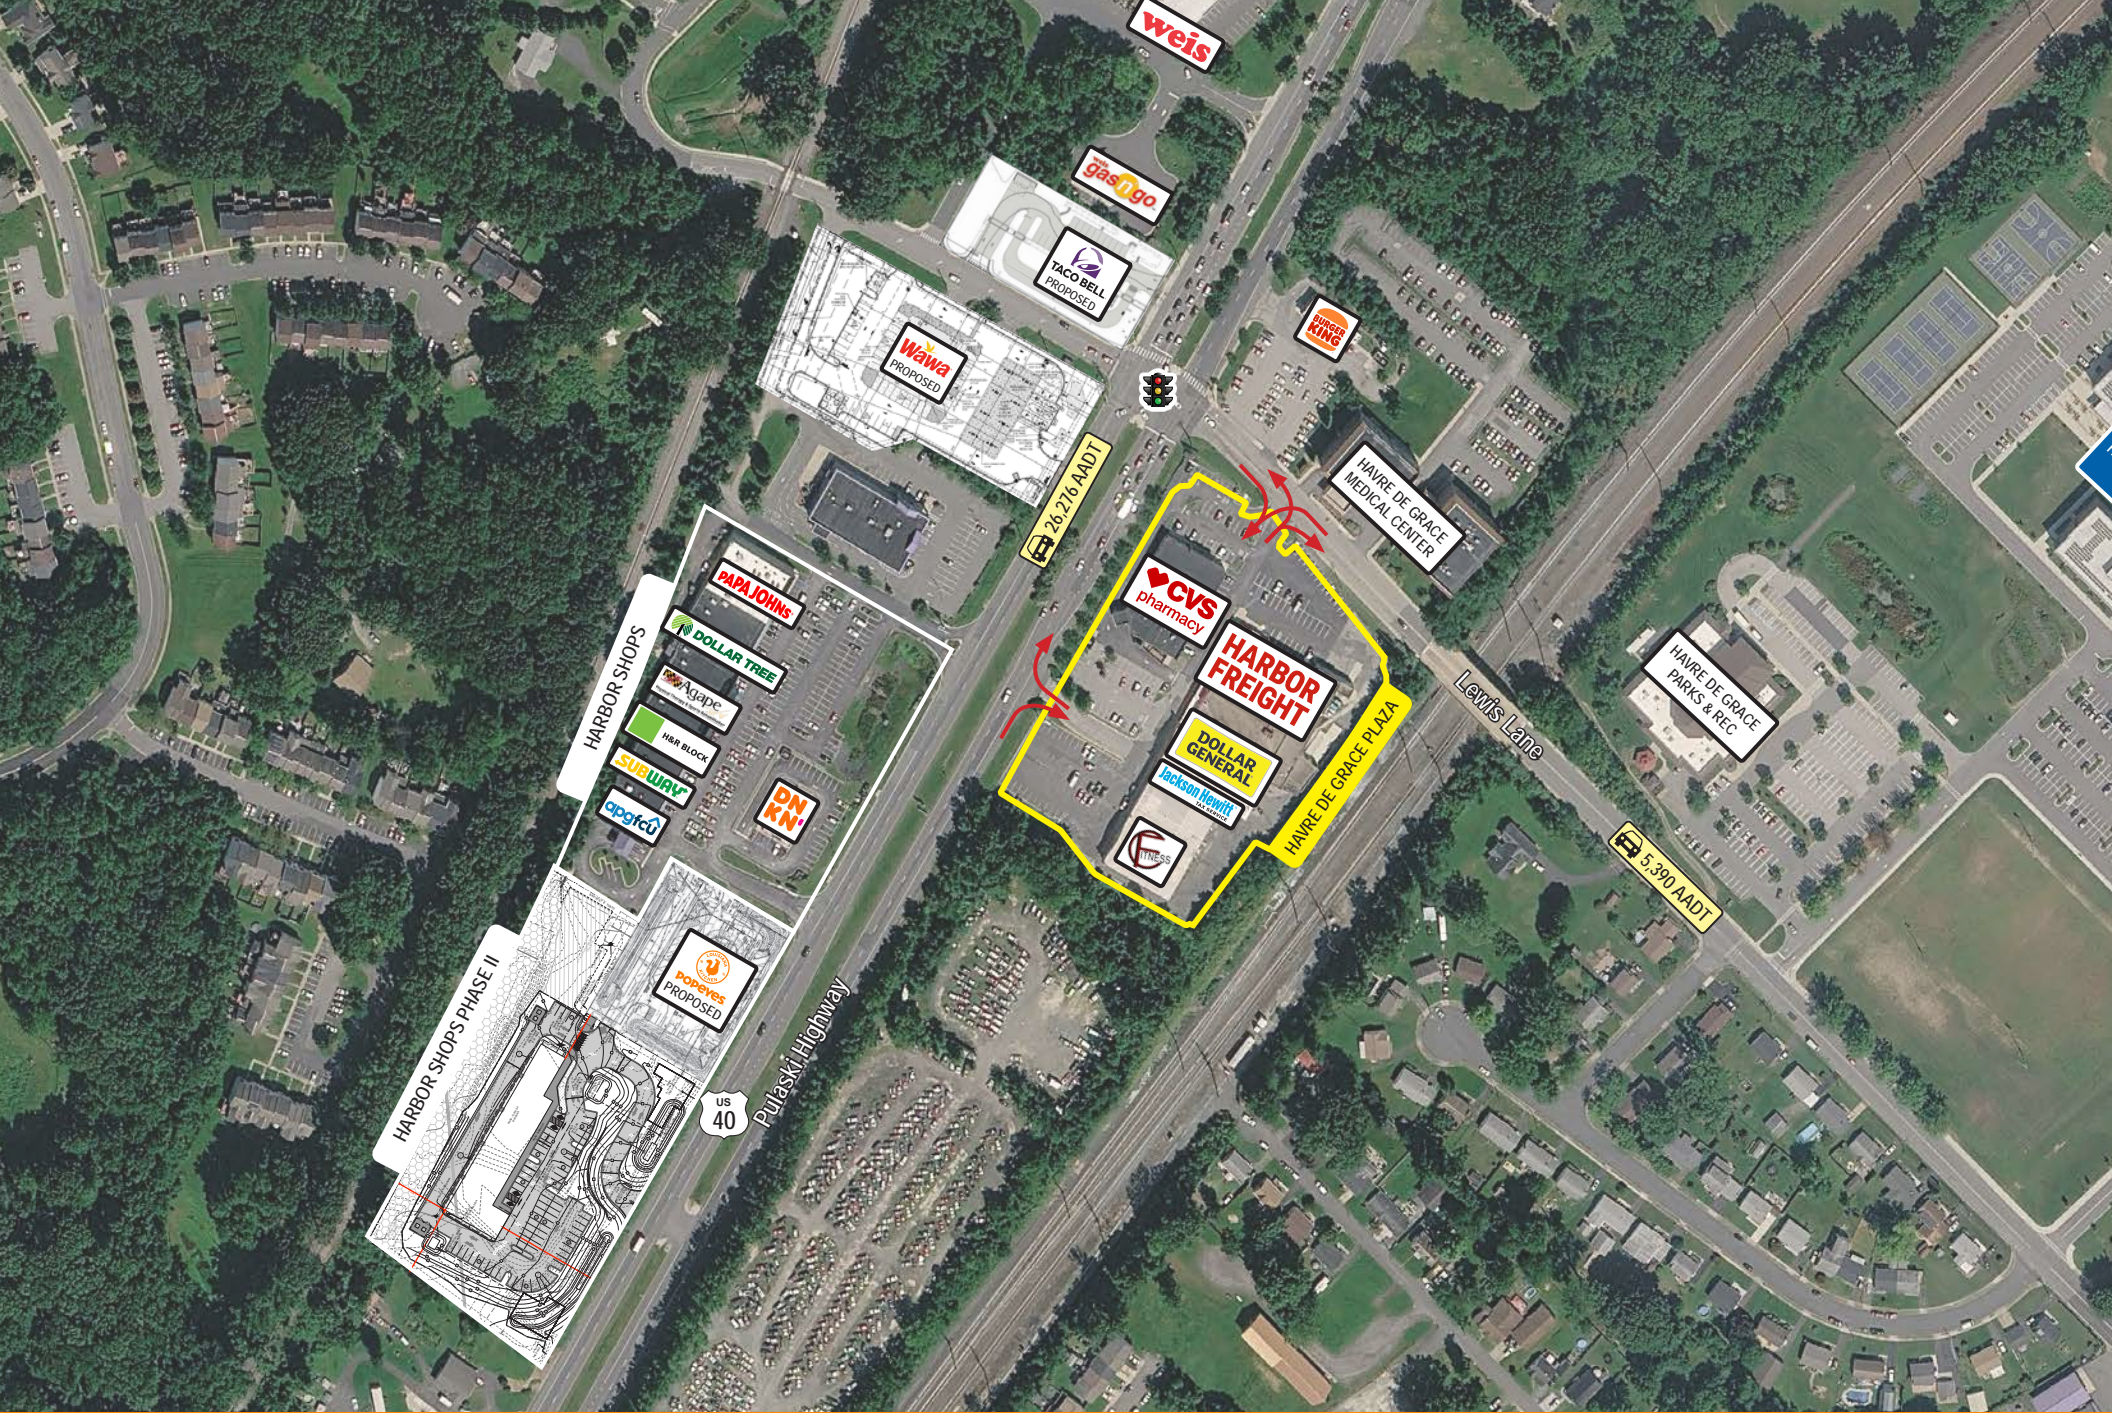

FOR LEASE

Havre De Grace Plaza

1014 Pulaski Highway / Havre De Grace, MD 21078

Overview

Havre de Grace Plaza is positioned on heavily trafficked Pulaski Highway/US Route 40 (26,276 AADT), serving Havre de Grace and surrounding communities in northern Harford County, MD. The property benefits from strong residential density and sits a quarter mile from Havre de Grace High School/Middle School. With strong national co-tenancy and excellent access, the property offers availability of varying sizes for service, medical and restaurant users.

Quick Facts

Availability	Immediate
Size	700 - 10,909 square feet
Rental Rate	Negotiable
Net Charges	TBD
Tenants	  

2025 Demographics	1 mile	3 miles	5 miles
 POPULATION	9,593	21,806	45,409
 HOUSEHOLDS	4,068	8,985	18,445
 AVG. HH INCOME	\$125,696	\$135,309	\$120,188
 DAYTIME POPULATION	11,926	48,305	48,305
 TRAFFIC COUNT	26,276 AADT (Pulaski Highway)	5,390 AADT (Lewis Lane)	

SPACE	TENANT	SIZE (SF)
1A	Available (View 360°)	10,909
1B	Harbor Freight	17,409
2	Dollar General	8,640
3	CVS Pharmacy	13,225
10	Jackson Hewitt Tax Service	2,000
11	Available (View 360°)	1,500
14	Beauty Nails	1,500
16	Available (View 360°)	2,500
15	China Kitchen	1,500
12	Available	700
13	The Fitness Center of HDG	5,800