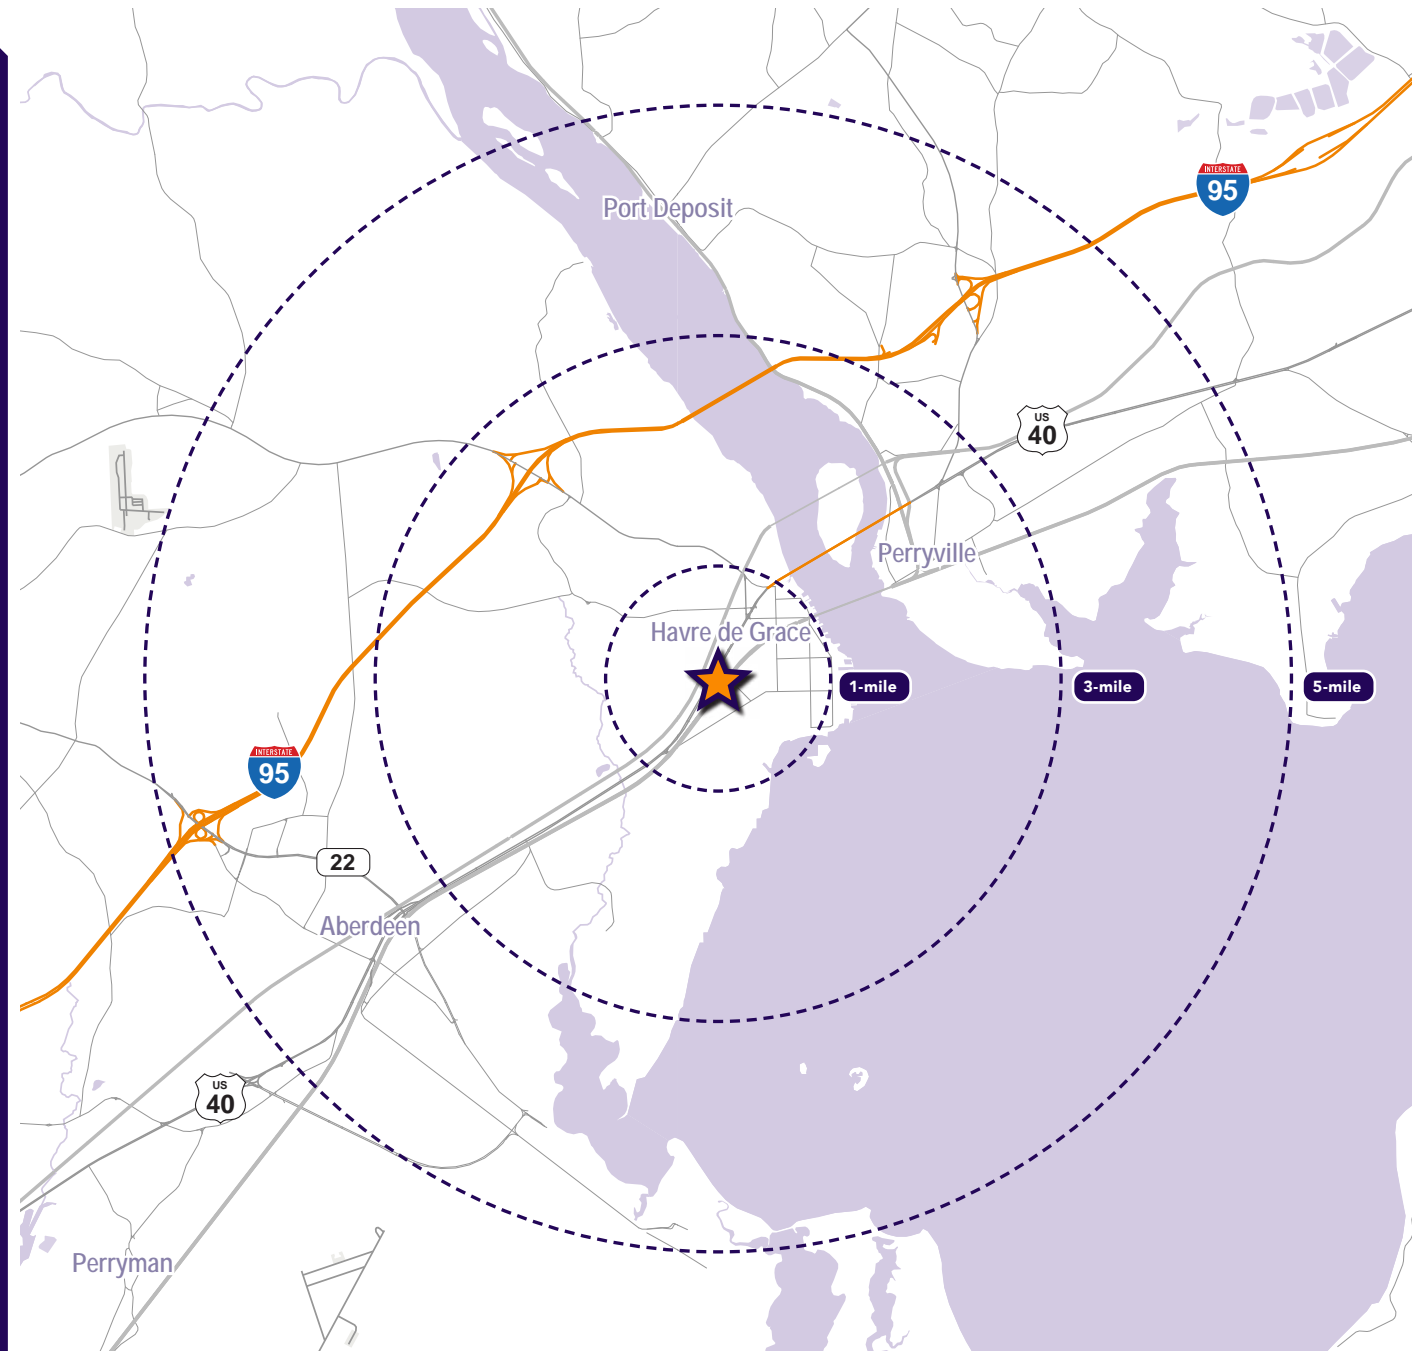

Interested? Contact:

Andrew Segall

✉ asegall@segallgroup.com

☎ 410.753.3947

📱 443.960.0361

Jonathan Garritt

✉ jgarritt@segallgroup.com

☎ 410.753.3942

📱 443.223.0662

Marcelo Grosberg

✉ mgrosberg@segallgroup.com

☎ 410.753.3948

📱 443.927.6100

Bryce Behe

✉ bbehe@segallgroup.com

☎ 410.431.2003

📱 443.404.6429

Maryland

605 South Eden Street
Suite 200
Baltimore, MD 21231
410.753.3000

DC • Northern VA

8245 Boone Boulevard
Suite 200
Tysons, VA 22182
202.833.3830

Richmond

4701 Cox Road
Suite 100
Glen Allen, VA 23060
804.207.4040

Online

www.segallgroup.com

Member of
REALTY
RESOURCES

RETAIL
READY.

segall
GROUP