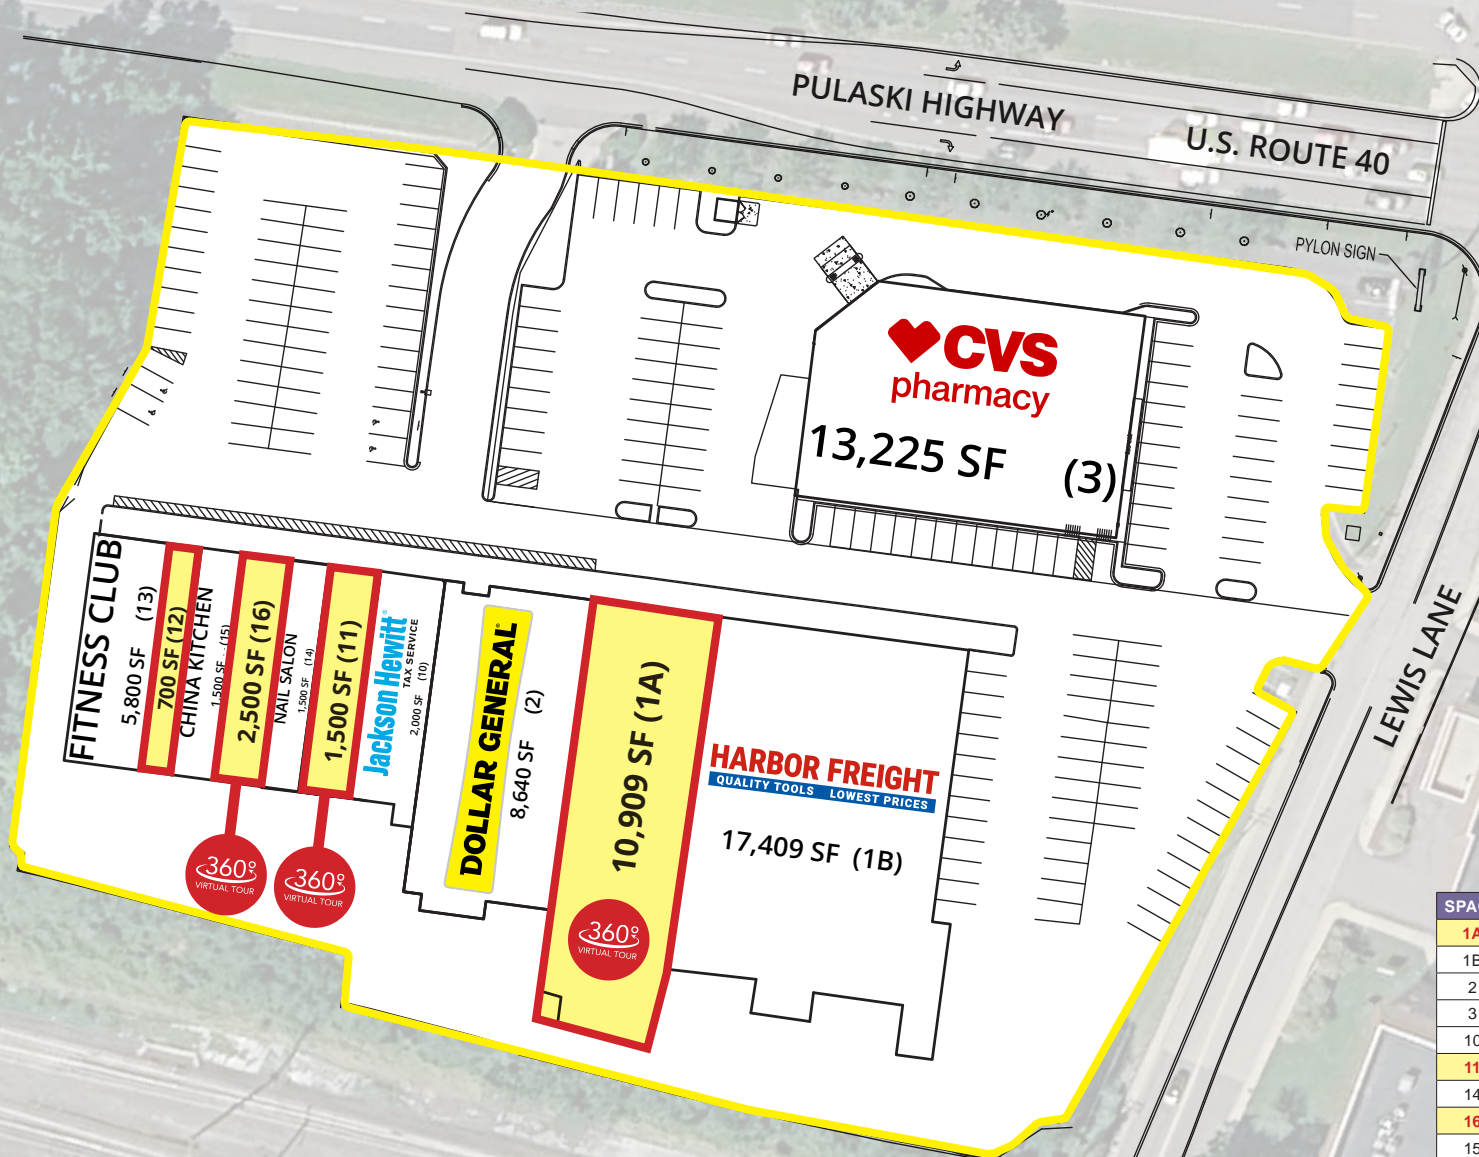

FOR LEASE

Havre De Grace Plaza

1014 Pulaski Highway / Havre De Grace, MD 21078

Overview

Havre de Grace Plaza is positioned on heavily trafficked Pulaski Highway/US Route 40 (26,276 AADT), serving Havre de Grace and surrounding communities in northern Harford County, MD. The property benefits from strong residential density and sits a quarter mile from Havre de Grace High School/Middle School. With strong national co-tenancy and excellent access, the property offers availability of varying sizes for service, medical and restaurant users.

Quick Facts

Availability	Immediate
Size	700 - 10,909 square feet
Rental Rate	Negotiable
Net Charges	TBD
Tenants	  

2025 Demographics	1 mile	3 miles	5 miles
 POPULATION	9,593	21,806	45,409
 HOUSEHOLDS	4,068	8,985	18,445
 AVG. HH INCOME	\$125,696	\$135,309	\$120,188
 DAYTIME POPULATION	11,926	48,305	48,305
 TRAFFIC COUNT	26,276 AADT (Pulaski Highway)	5,390 AADT (Lewis Lane)	

SPACE	TENANT	SIZE (SF)
1A	Available (View 360°)	10,909
1B	Harbor Freight	17,409
2	Dollar General	8,640
3	CVS Pharmacy	13,225
10	Jackson Hewitt Tax Service	2,000
11	Available (View 360°)	1,500
14	Beauty Nails	1,500
16	Available (View 360°)	2,500
15	China Kitchen	1,500
12	Available	700
13	The Fitness Center of HDG	5,800