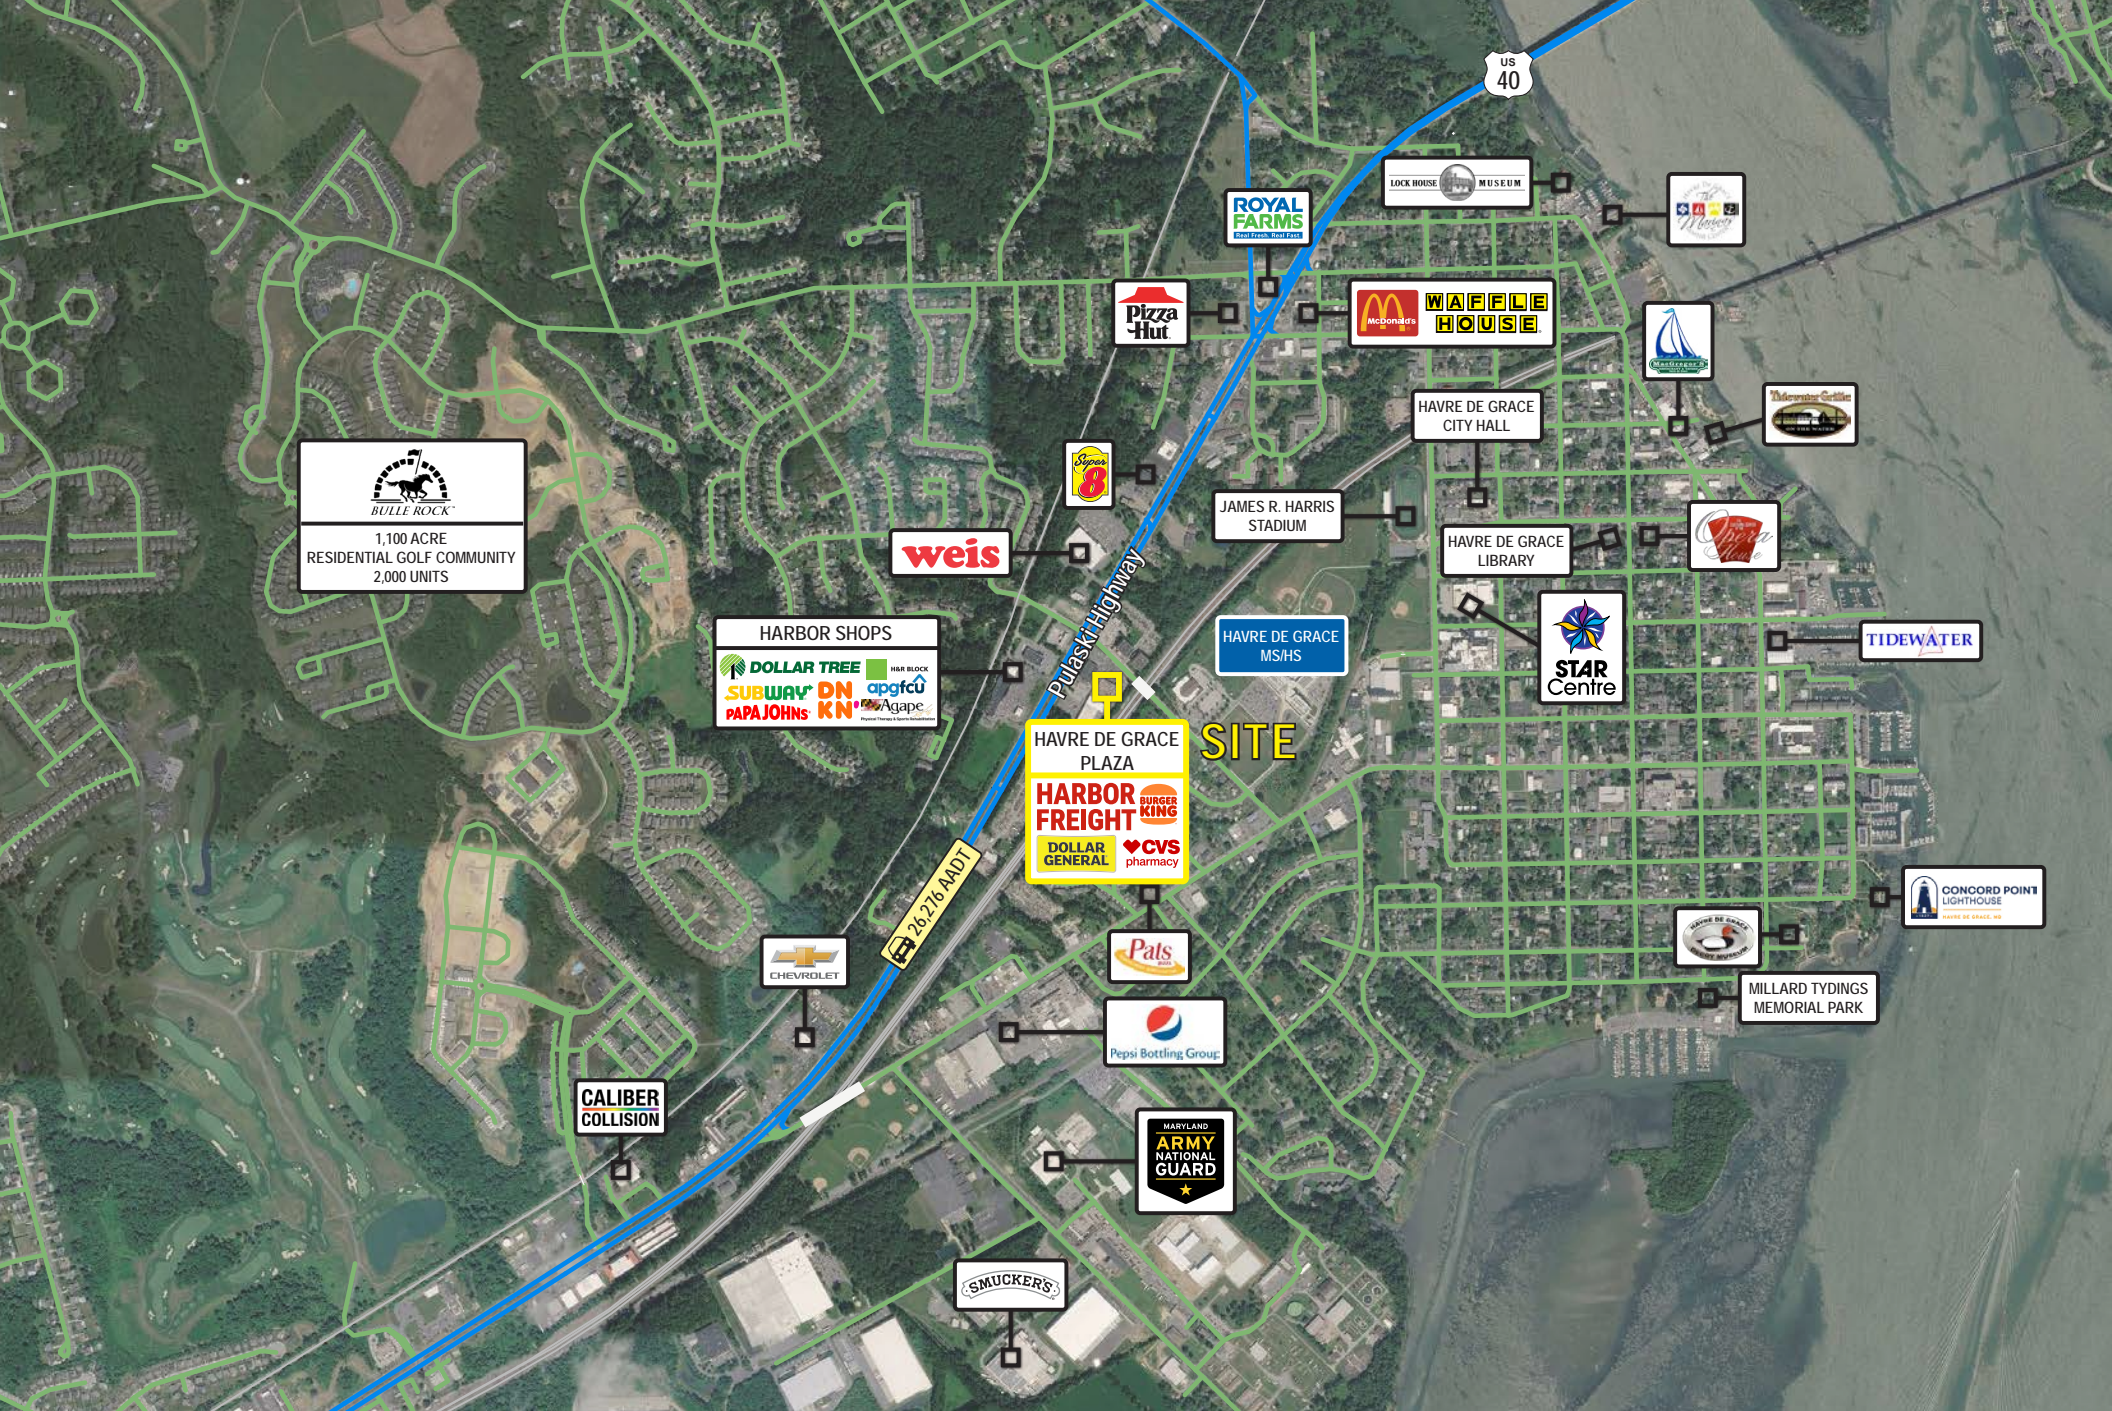

FOR LEASE

Havre De Grace Plaza

1014 Pulaski Highway / Havre De Grace, MD 21078

Overview

Havre de Grace Plaza is positioned on heavily trafficked Pulaski Highway/US Route 40 (26,276 AADT), serving Havre de Grace and surrounding communities in northern Harford County, MD. The property benefits from strong residential density and sits a quarter mile from Havre de Grace High School/Middle School. With strong national co-tenancy and excellent access, the property offers availability of varying sizes for service, medical and restaurant users.

Quick Facts

Availability	Immediate
Size	700 - 10,909 square feet
Rental Rate	Negotiable
Net Charges	TBD
Tenants	  

2025 Demographics	1 mile	3 miles	5 miles
 POPULATION	9,593	21,806	45,409
 HOUSEHOLDS	4,068	8,985	18,445
 AVG. HH INCOME	\$125,696	\$135,309	\$120,188
 DAYTIME POPULATION	11,926	48,305	48,305
 TRAFFIC COUNT	26,276 AADT (Pulaski Highway)	5,390 AADT (Lewis Lane)	

SPACE	TENANT	SIZE (SF)
1A	Available (View 360°)	10,909
1B	Harbor Freight	17,409
2	Dollar General	8,640
3	CVS Pharmacy	13,225
10	Jackson Hewitt Tax Service	2,000
11	Available (View 360°)	1,500
14	Beauty Nails	1,500
16	Available (View 360°)	2,500
15	China Kitchen	1,500
12	Available	700
13	The Fitness Center of HDG	5,800